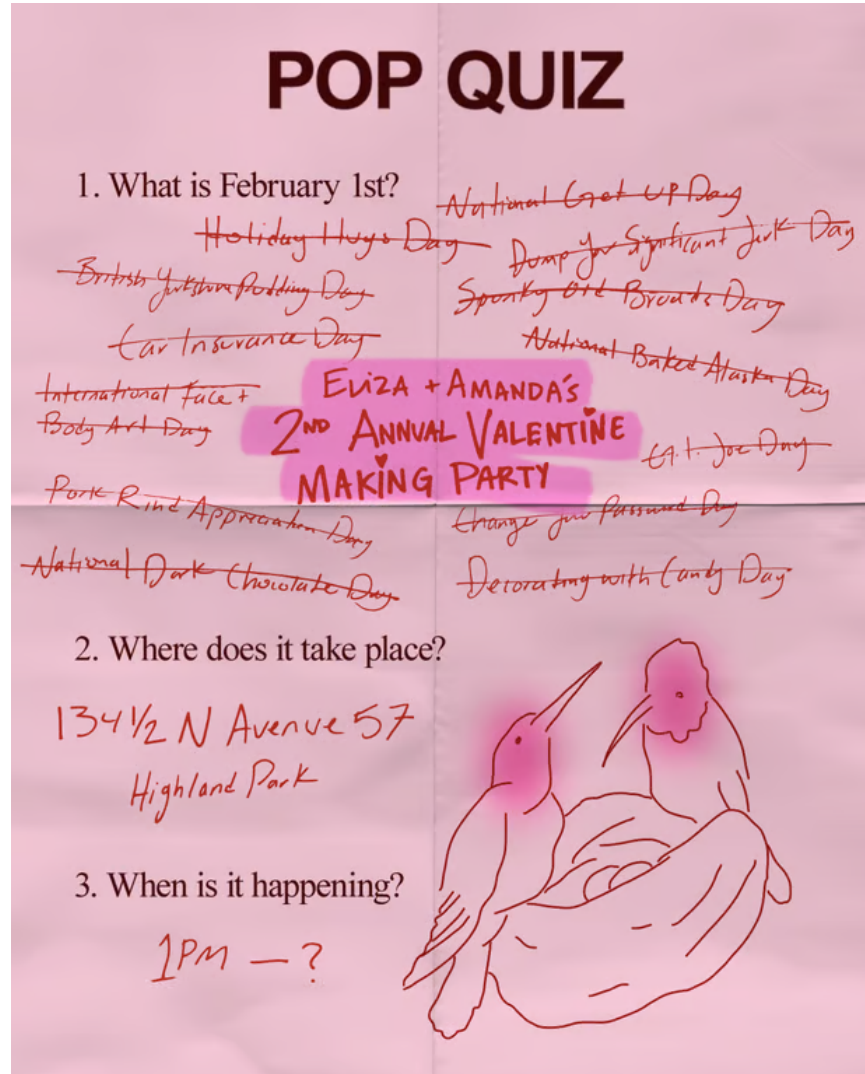

ish

lists

events

maps

hb HQ

home

MAKE A VALENTINE

MAKE A VALENTINE

February 1, 2026

1pm

February 9, 2025

Sunday February 9, 12-5pm

Super Bowl starts at 3:30pm PT (half time around 5:15pm)

□